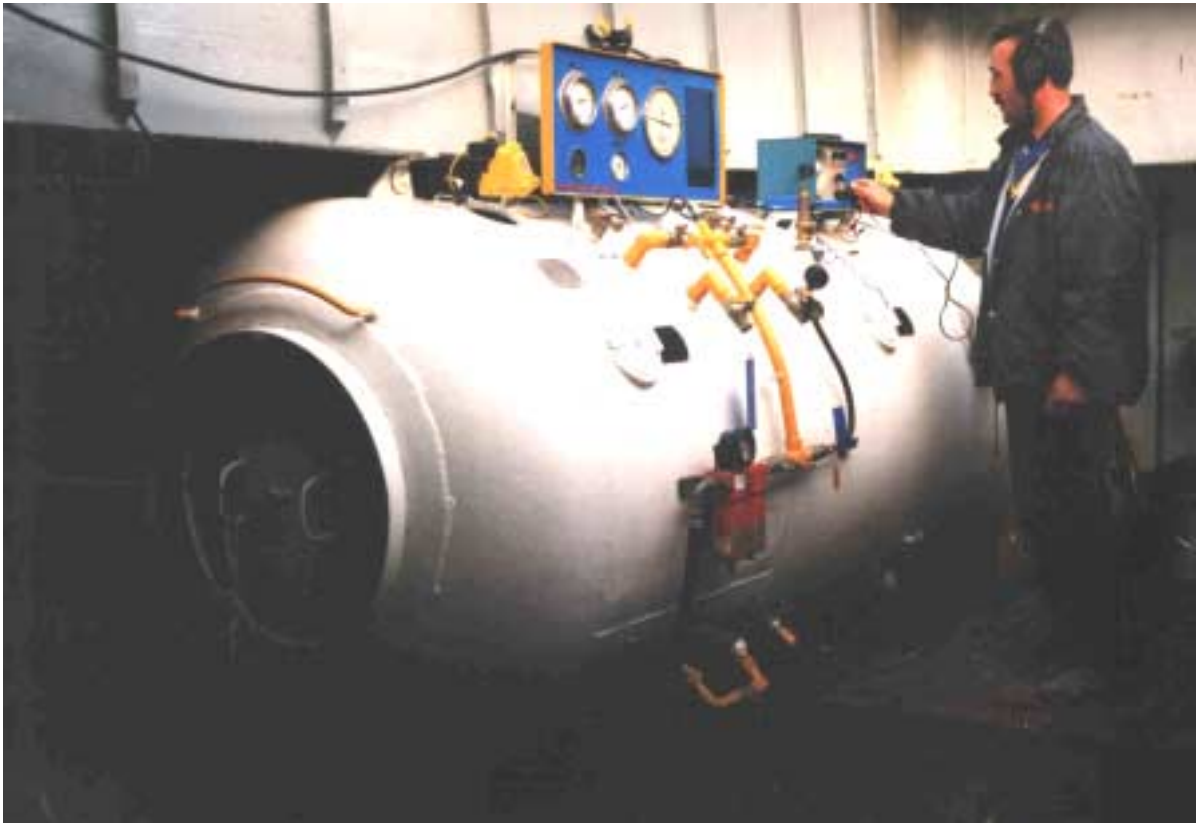

DECON II (DECOMPRESSION CHAMBER)

FEATURES

*It is a Double Lock Decompression Chamber build in our Diving Boat name " **DETEK I** " it accomodates 2 diver for safe and comfortable decompression at the surface chamber supported with two seperate built in Low Presure compressore and volume tanks.*

System allows divers to dive down to depths close to 100 meters.